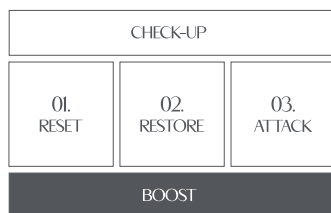

BOOST / FACE

GIVE YOUR FACE NEW LIGHT

The best solutions for
a purified and renewed skin

.700 B-CLEAN e .701 SKIN AFFINITY are the solutions for the BOOST phase of the Arosha method. A home routine in perfect synergy with professional treatments, in order to maximize and maintain the results obtained.