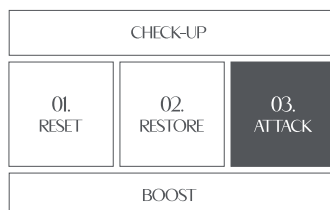

# REVEAL YOUR AUTHENTIC BEAUTY

The perfect ally for a complete  
remodelling and slimming treatment

Inside the third and final ATTACK phase of the Arosha method, .330 FIBROCEL<sup>+</sup> is the innovative body programme to treat all stages of cellulite in a single solution and effective way.